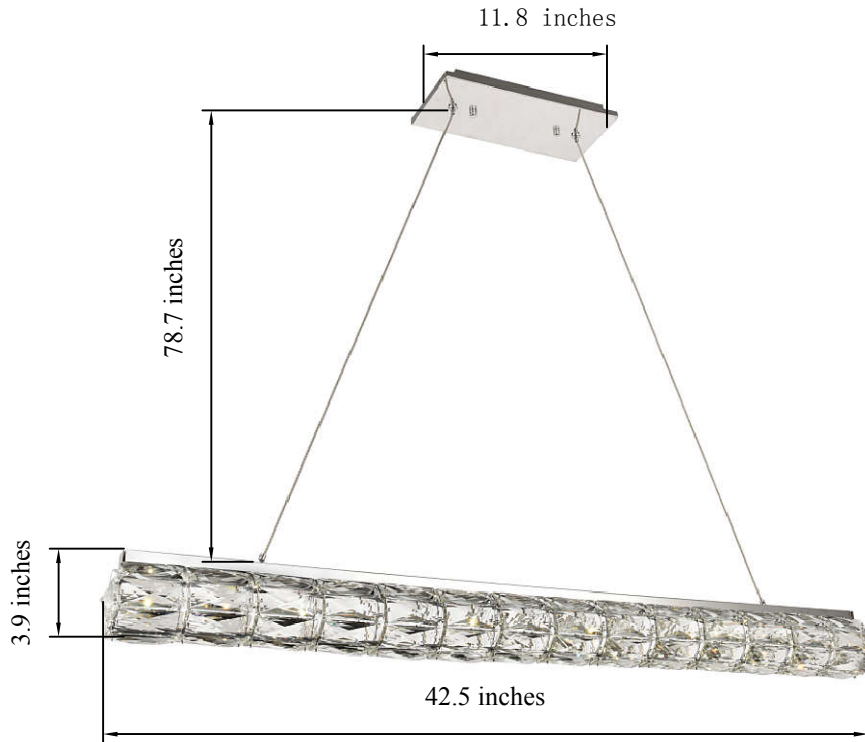

## VALETTA COLLECTION

VALETTA 1-Light Chrome Pendant Clear Crystal

Chrome  
Item No:3501D42C

### Dimensions

Canopy Size(in)	L11.8"W5.5"H1"
Chain/Rod Length	78.7"
Length	42.5
Width	3.7"
Height	3.9"
Maximum Height	87.9"

### Specifications

Finish	1 Finish
Material	Stainless steel / Crystal
Crystal Color	Clear
Type	Pendant
Hanging Device	Steel wire
Voltage	110-125V
Dimmable	YES
Warranty	1 Year Limited
Shipment Type	Small Parcel